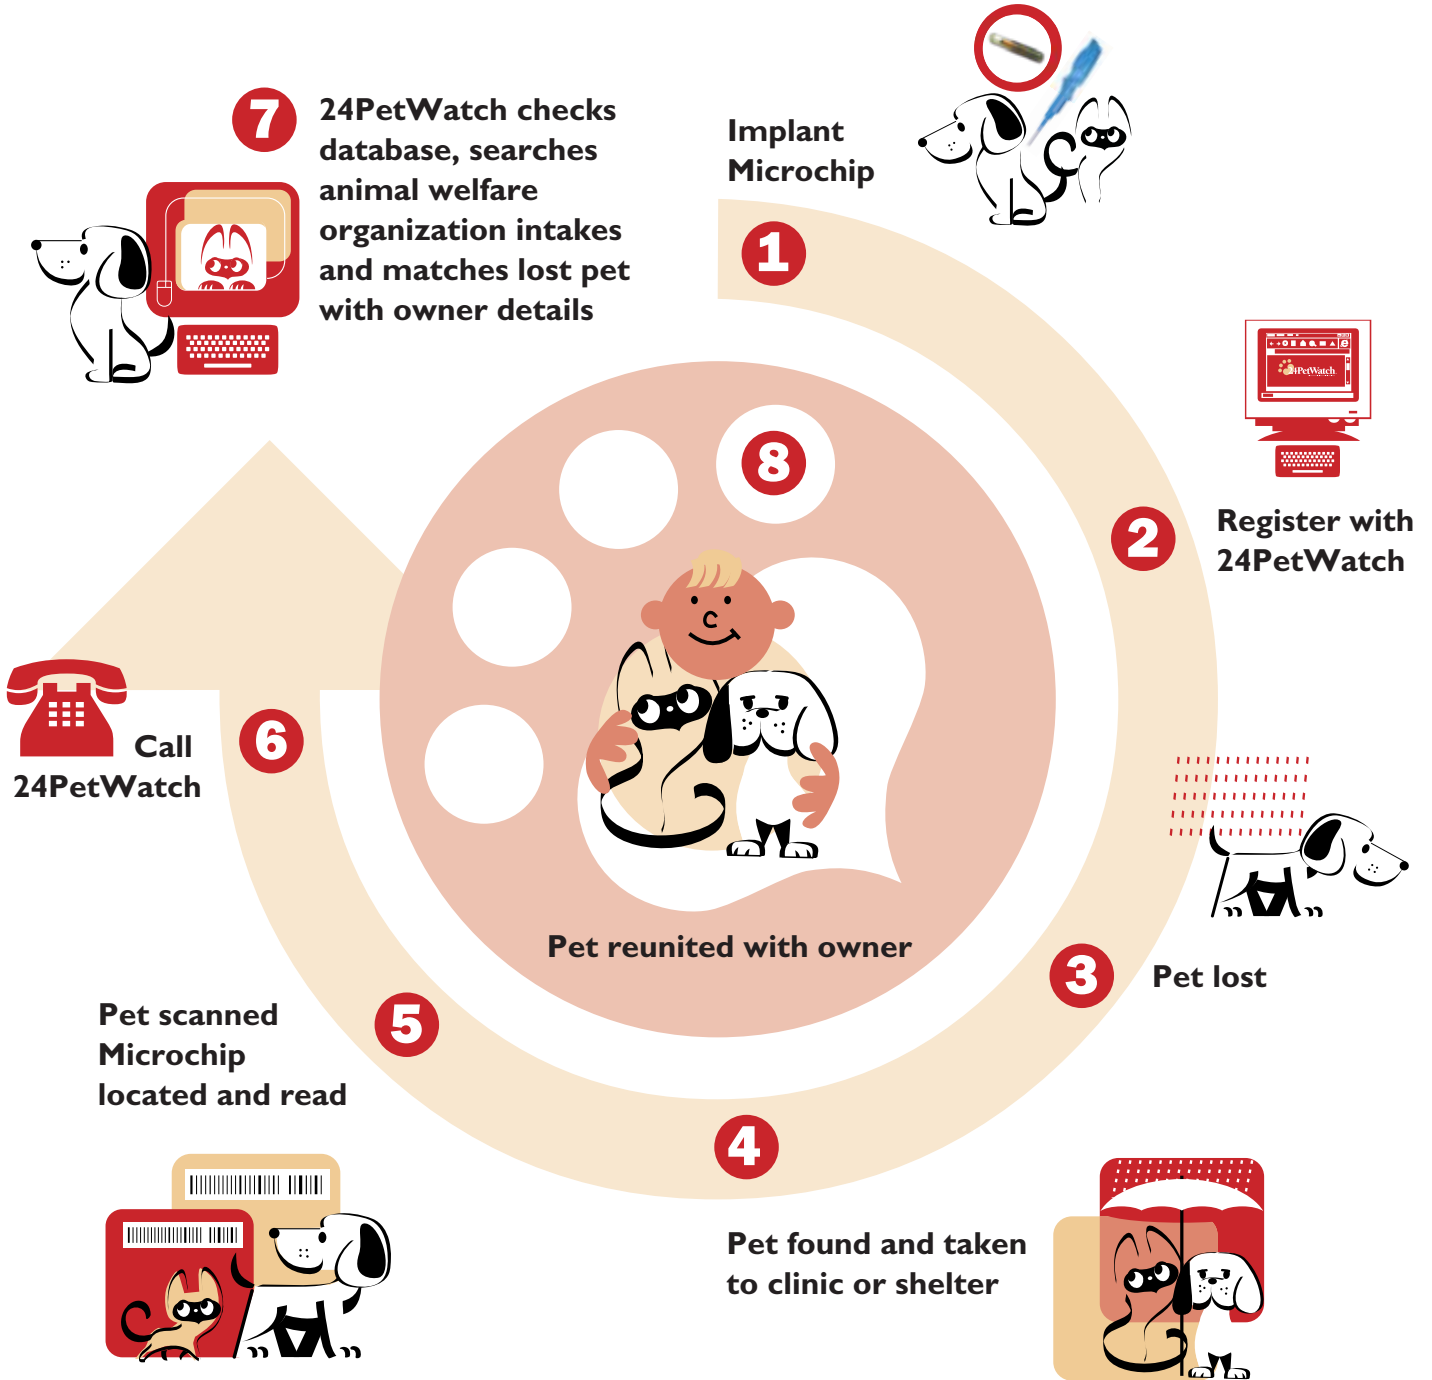

# 24PetWatch<sup>®</sup>

MICROCHIP IDENTIFICATION

1-866-597-2424

[www.24petwatch.com](http://www.24petwatch.com)

# The 24PetWatch JOURNEY HOME

The 24PetWatch Microchip Identification and Pet Recovery Network  
Dedicated to the Health and Safe Return of Pets